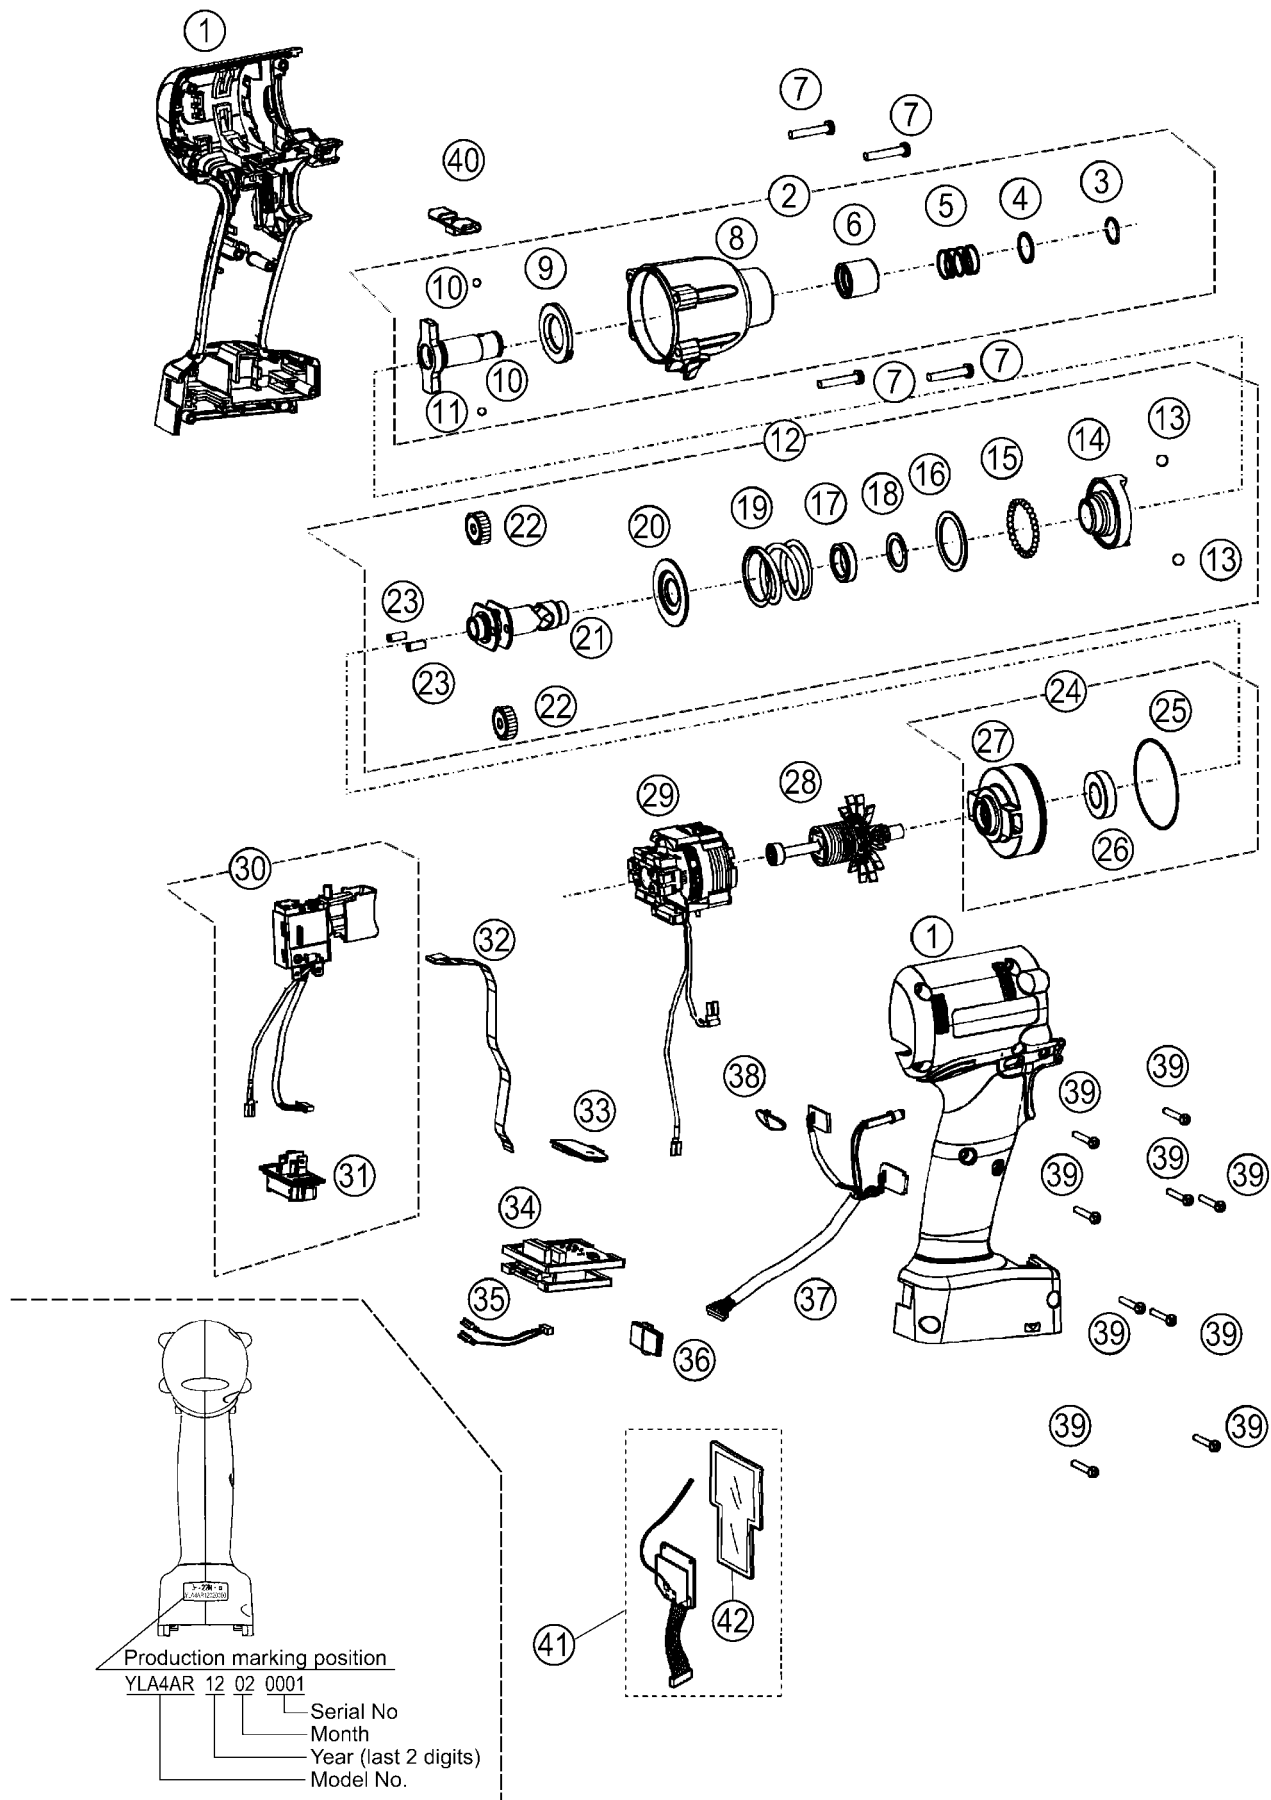

9 Exploded View and Replacement Parts List

9.1. EXPLODED VIEW for EYFLA4AR

9.2. REPLACEMENT PARTS LIST for EYFLA4AR

Safety	Ref. No.	Part No.	Part Name & Description	Quantity	Remarks
	1	WEYFLA4AK329	HOUSING AB SET	1	
	2	WEYFLA1AK409	FIXATION COVER ASSEMBLY	1	
	3	WEY6507K1166	C-TYPE RING	1	
	4	WEY6507L0856	THRUST PLATE	1	
	5	WEY6507L0196	BIT HOLDER SPRING	1	
	6	WEYFLA1AK379	BIT HOLDER	1	
	7	WEYFMA1JL968	SEMS SCREW	4	(4*25) , (4PCS/PK)
	8	WEYFLA1AS318	FIXATION COVER	1	
	9	WEY6505L0866	SLIDER	1	
	10	WEY6507L6976	STEEL BALL	2	(ϕ 5/32) , (2PCS/PK)
	11	WEYFLA1AL128	ANVIL	1	
	12	WEYFLA1AL107	DRIVING SHAFT ASSEMBLY	1	
	13	WEY7201L6966	STEEL BALL	2	(7/32) , (2PCS/PK)
	14	WEYFLA1AL157	HAMMER	1	
	15	WEY7205L6957	STEEL BALL	29	(29PCS/PK)
	16	WEYFLA1AL087	THRUST PLATE	1	
	17	WEYFLA1AL037	CUSHION RUBBER	1	
	18	WEYFLA1AL097	THRUST PLATE	1	
	19	WEYFLA1AL017	HAMMER SPRING	1	
	20	WEYFLA1AL137	SPRING FIXING PLATE	1	
	21	WEY7540L1137	DRIVING SHAFT	1	
	22	WEY2602B1357	PLANET GEAR	2	(2PCS/PK)
	23	WEY6506L1346	PIN	2	(2PCS/PK)
	24	WEYFLA1AL007	MOTOR MOUNTING PLATE ASSEMBLY	1	
	25	WEYT611L0967	O-RING	1	(43.6*1.3)
	26	WEYFLA1AL497	BEARING	1	
	27	WEY7205L0037	MOTOR MOUNTING PLATE	1	
	28	WEYFLA1AL147	MOTOR ROTOR ASSEMBLY	1	
	29	WEYFLA1AL118	STATOR	1	
	30	WEYFLA1AK207	SWITCH ASSEMBLY	1	
	31	WEY7540L2157	BATTERY TERMINAL BLOCK	1	
	32	WEYFLA1AL207	RIBBON CABLE	1	
	33	WEYFLA1AK337	OPERATION PANEL	1	
	34	WEYFLA4AL218	MODULE ASSEMBLY	1	
	35	WEYFLA1AL297	HARNESS	1	
	36	WEYFLA1AL337	DISCERNMENT PLATE	1	
	37	WEYFLA1AL227	LED ASSEMBLY	1	
	38	WEYFLA1AL377	TIGHTENING CONFIRMATION LAMP COVER	1	
	39	WEY6930K9037	TIGHT SCREW	9	(K3*20)
	40	WEYFLA1AK327	F/R SELECTOR HANDLE	1	
	41	WEYFLA4AR277	TRANSMITTER	1	
	42	WEYFLA4AR028	CUSHION	1	
	-	WEYFLA4AR819	OPERATING INSTRUCTIONS	1	
	-	WEYFLA1AK838	HEAT-RESISTANCE TAPE	1	(30M)
	-	WEWGW2	FLOIL GREASE	1	(AH-137N-2)
	-	WEY002X8977	GREASE (DOUBREX)	1	